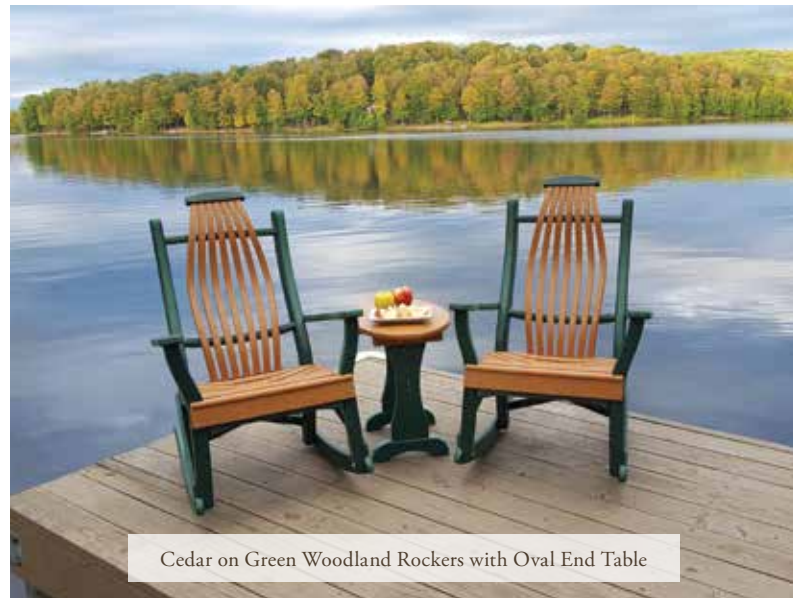

STYLE, VARIETY, QUALITY . . .

HANDCRAFTED EXCELLENCE